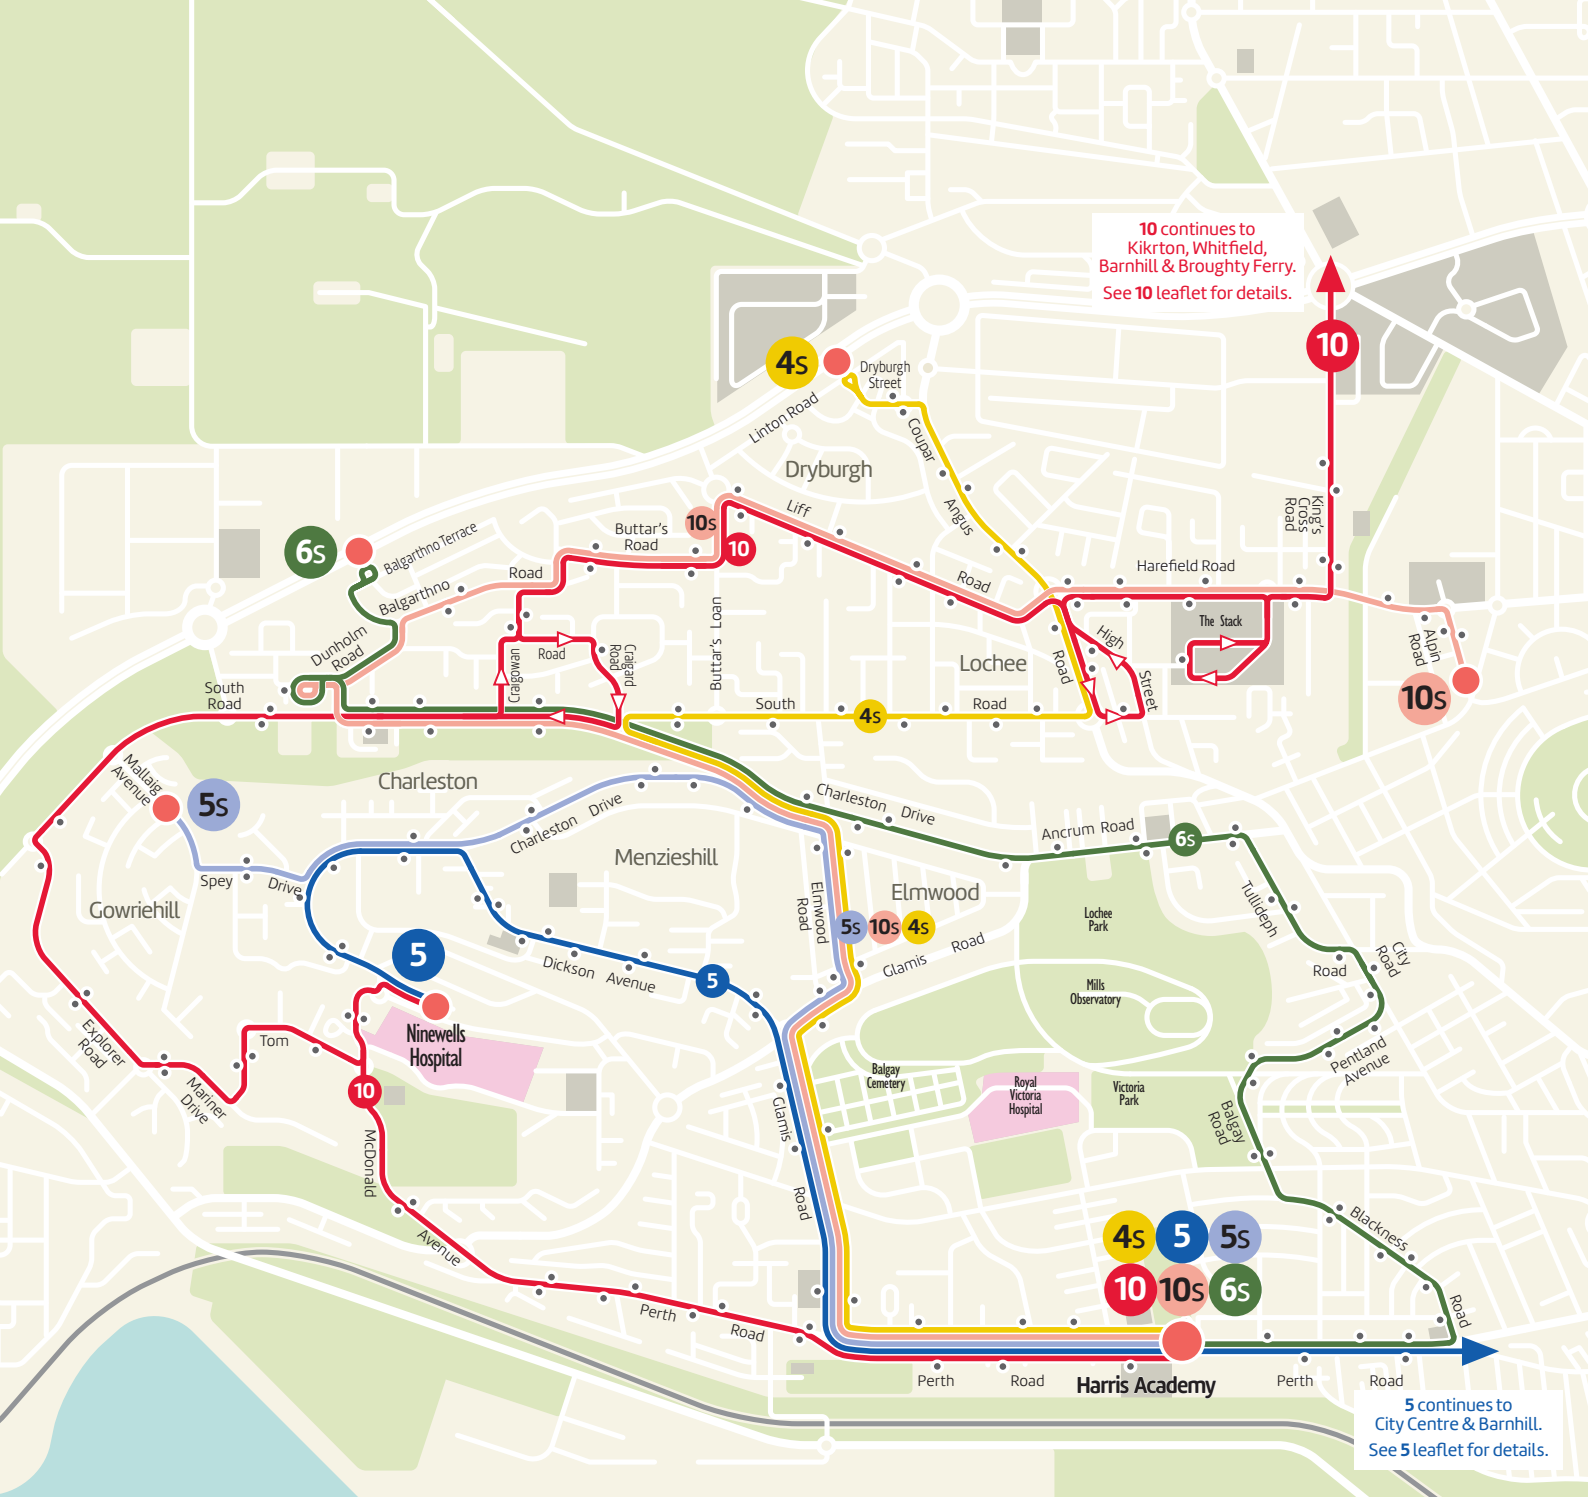

## Harris Academy

from 28 February 2022

Includes services:

**4s** from Dryburgh

**5** from Barnhill and the City Centre

**5s** from Gowrie Park

**6s** from Charleston

**10s** from The Glens

**10/5a** from Lochee and Ninewells Hospital

**XPLORE**  
Dundee

10 continues to Kikrton, Whitfield, Barnhill & Broughty Ferry. See 10 leaflet for details.

5 continues to City Centre & Barnhill. See 5 leaflet for details.

4s 5 5s  
10 10s 6s

Harris Academy

Gowriehill

Charleston

Menzieshill

Elmwood

Ninewells Hospital

Royal Victoria Hospital